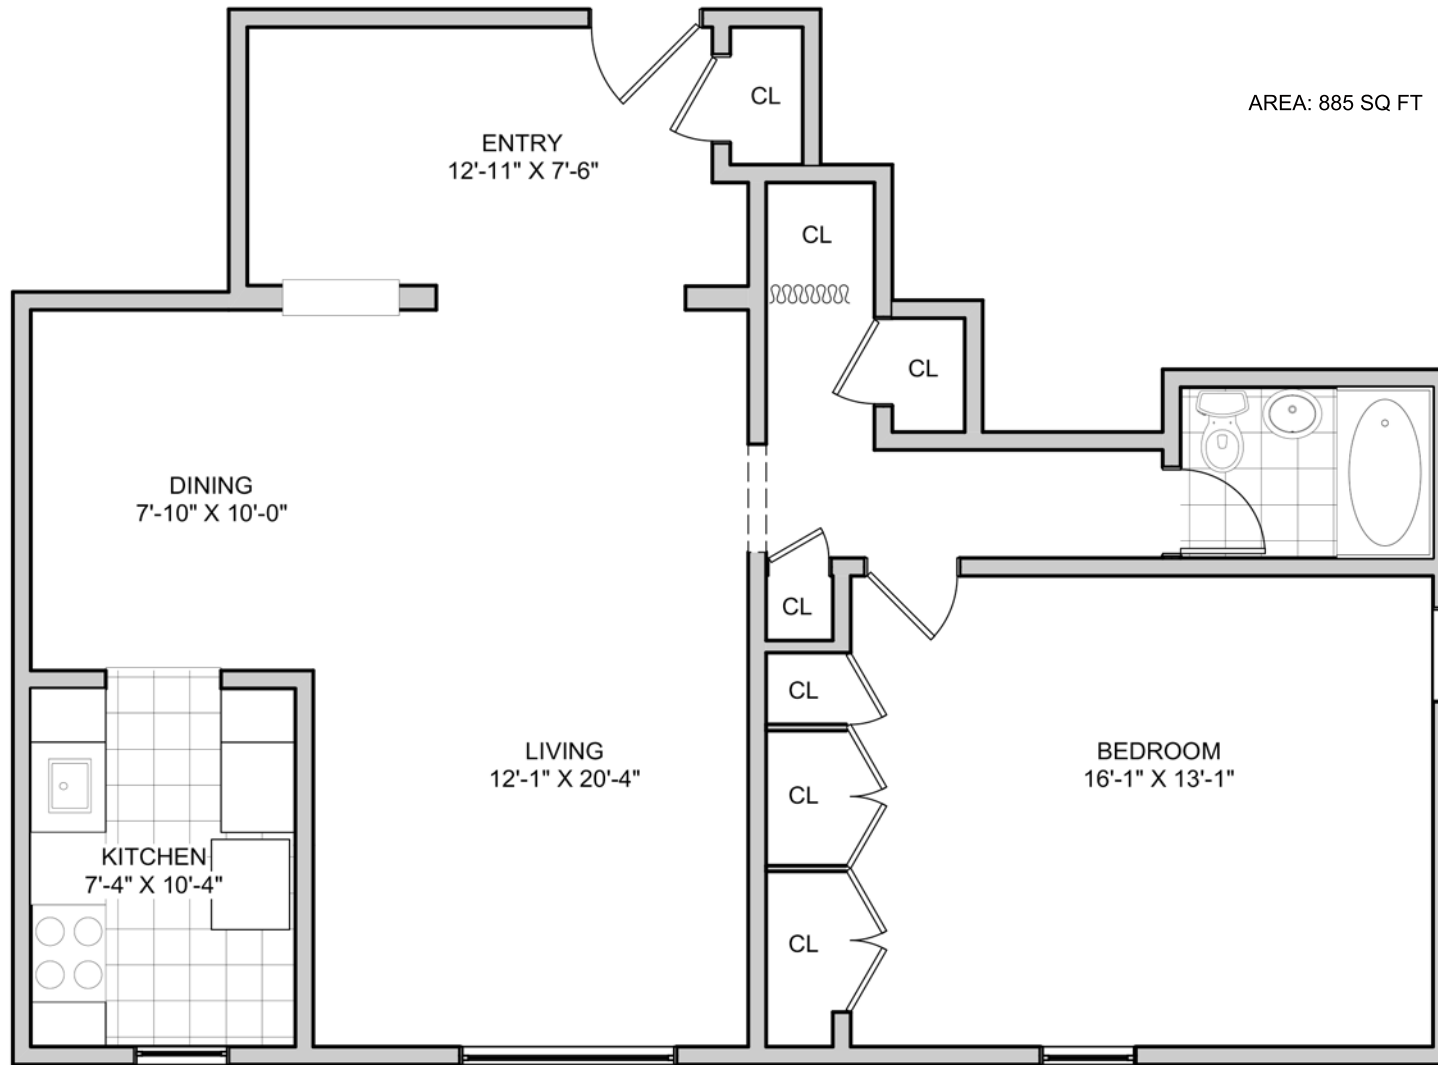

100 Ocean Pkwy Apt 4E

Windsor Terrace, New York 11218

AREA: 885 SQ FT

brooklyn-real

917-517-3260

"Get real with brooklyn real!"